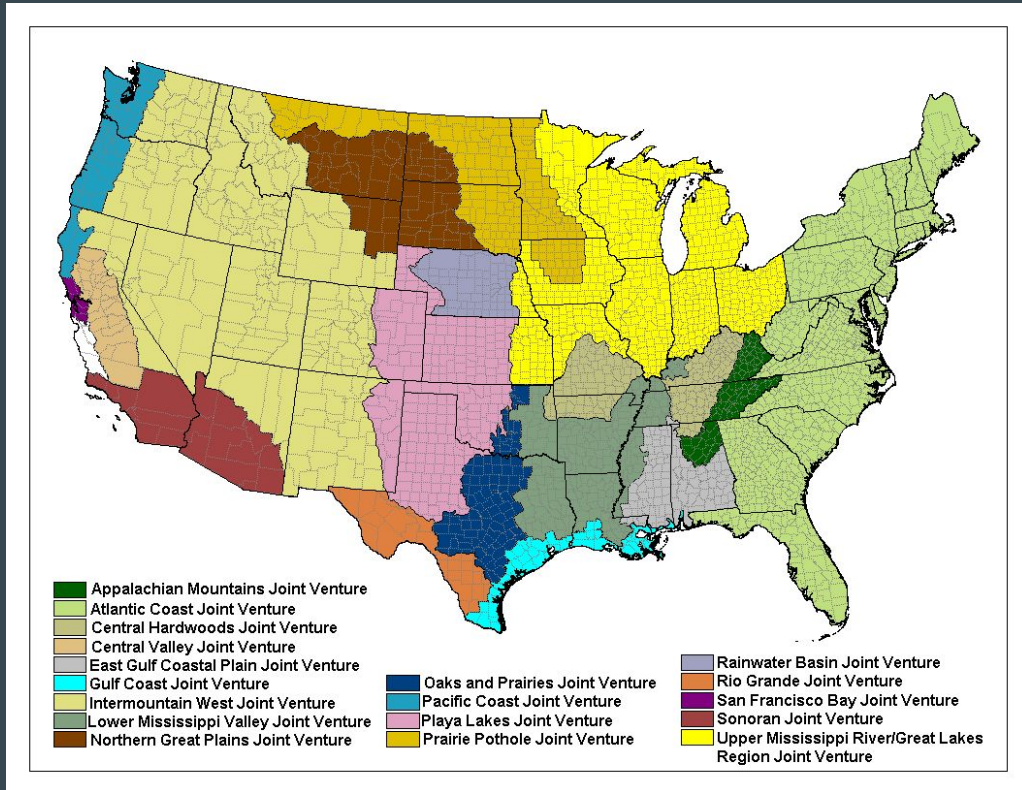

Strategies for Collaborative Conservation with the Intermountain West Joint Venture

Mandi Hirsch & Joy Morris

Joint Ventures

- Self-directed public-private partnerships
- Born out of NAWMP - 1980s
- All-bird /seamless network - partnerships that focus on areas or species of concern
- Two principles:
 - Science foundation to conserve continental bird populations at desired levels
 - Partnership-based habitat conservation delivery – leveraging resources

Intermountain West Joint Venture

Mission:
To conserve priority bird habitats through partnership-driven, science-based projects and programs

Partnering to Conserve Sagebrush Rangelands

REMOVE
EXPANDING
CONIFERS