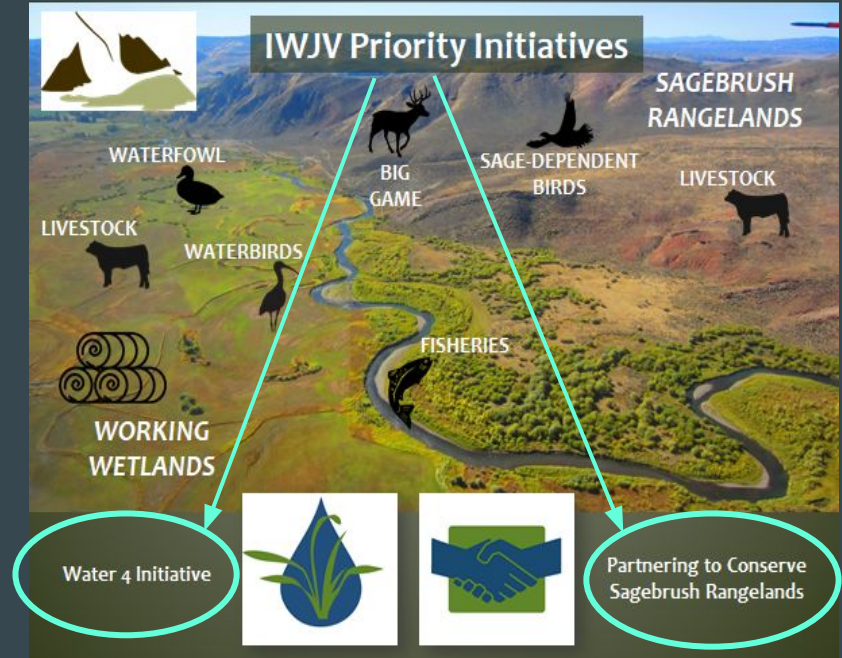

Strategies for Collaborative Conservation with the Intermountain West Joint Venture

Mandi Hirsch & Joy Morris

Joint Ventures

- Self-directed public-private partnerships
- Born out of NAWMP - 1980s
- All-bird /seamless network - partnerships that focus on areas or species of concern
- Two principles:
 - Science foundation to conserve continental bird populations at desired levels
 - Partnership-based habitat conservation delivery – leveraging resources

Intermountain West Joint Venture

Mission:
To conserve priority bird habitats through partnership-driven, science-based projects and programs

Partnering to Conserve Sagebrush Rangelands

REMOVE
EXPANDING
CONIFERS

REDUCE
THE RISK OF
WILDFIRE
AND INVASIVE
WEEDS

RESTORE
AND ENHANCE
WET MEADOWS
AND RIPARIAN
AREAS

PROMOTE
OUTCOME-BASED
GRAZING

PARTNER
ON BIG GAME CORRIDOR
CONSERVATION

Using the latest science and decision support tools to put conservation and restoration actions on the ground where they are needed most